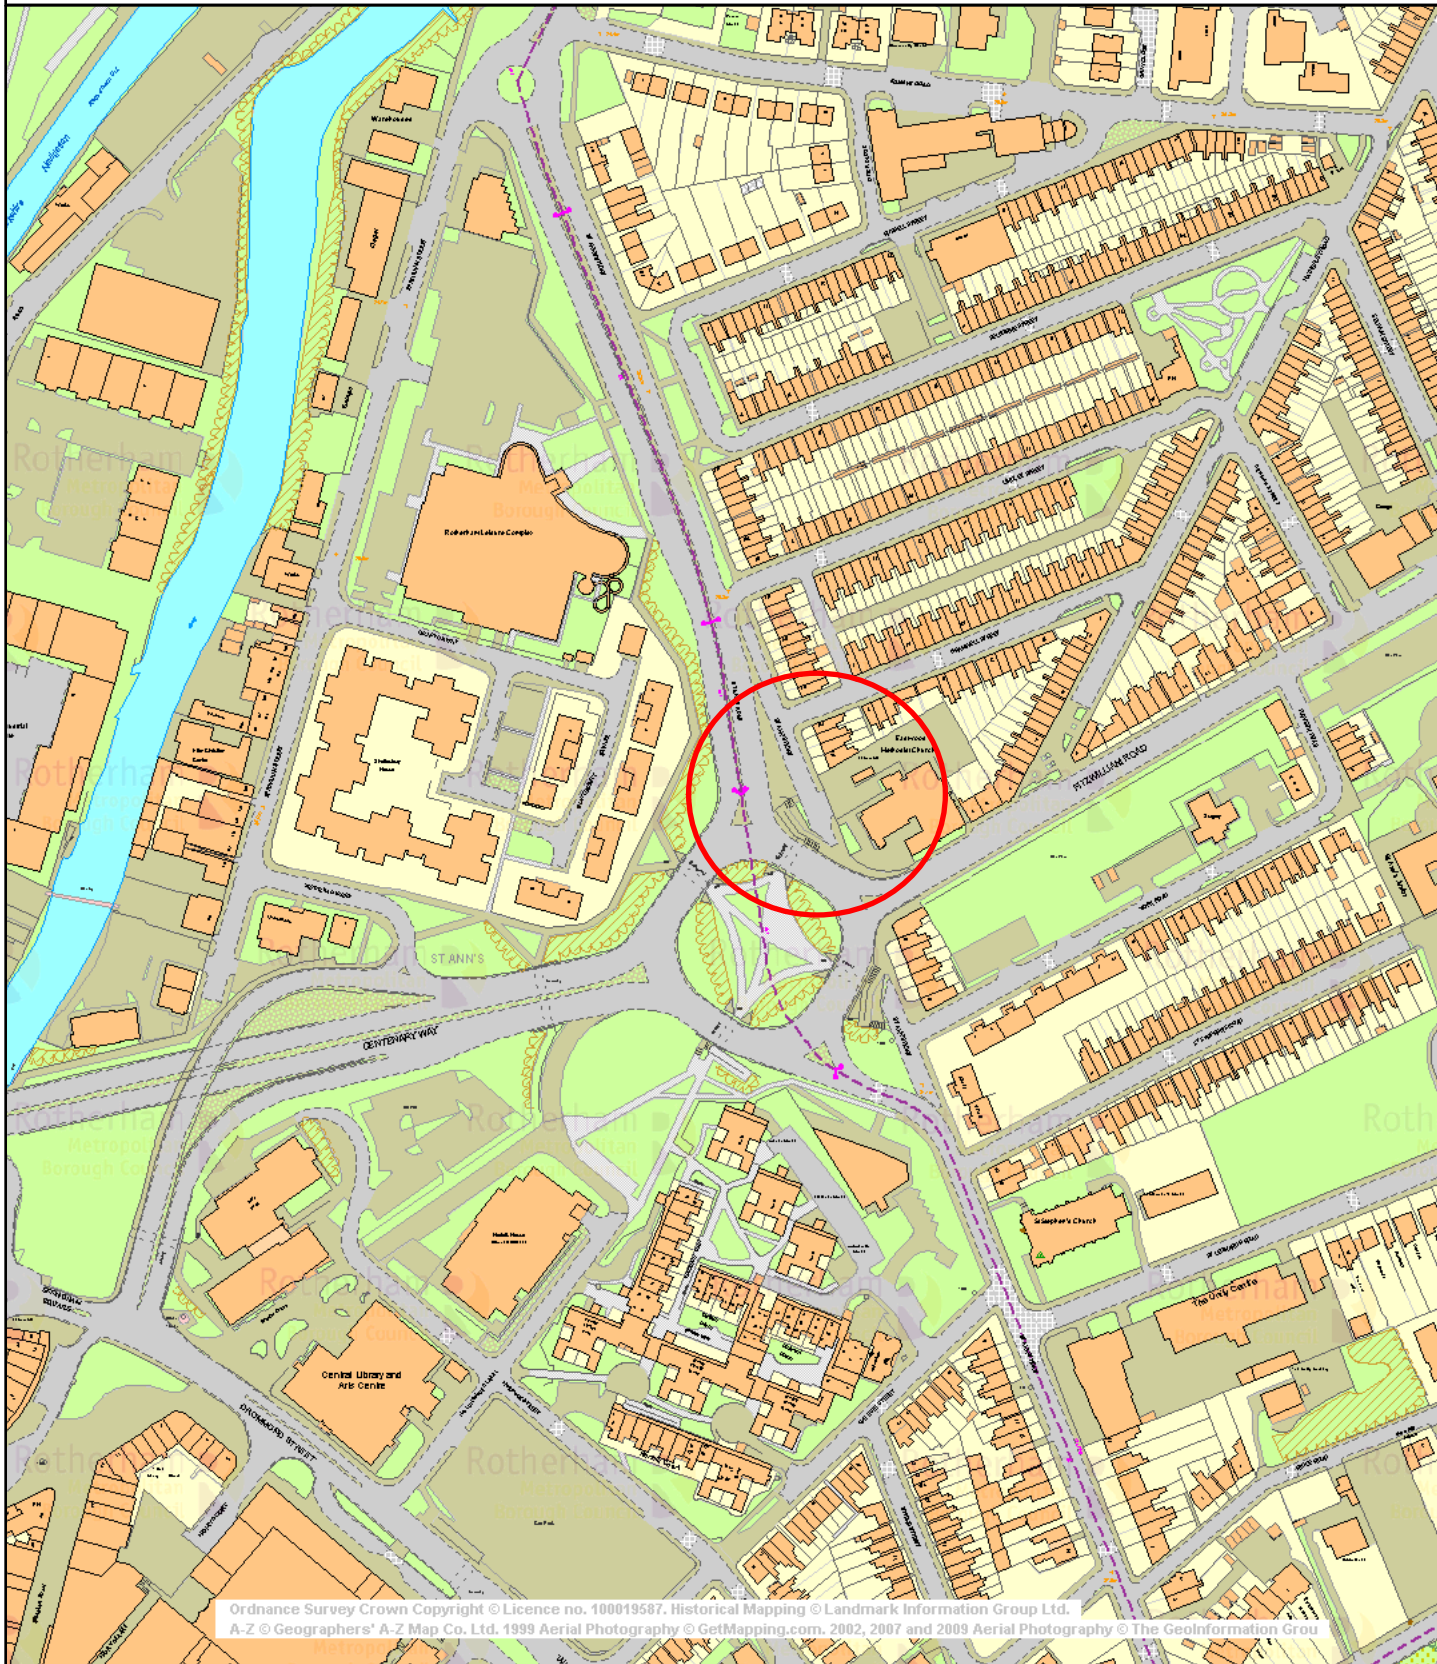

Appendix 1. Location of proposed waiting restrictions.

Ordnance Survey Crown Copyright © Licence no. 100019587. Historical Mapping © Landmark Information Group Ltd.  
 A-Z © Geographers' A-Z Map Co. Ltd. 1999 Aerial Photography © GetMapping.com. 2002, 2007 and 2009 Aerial Photography © The GeoInformation Group

Scale 1/2970 Date 3/3/2014

Centre = 443212 E 393388 N